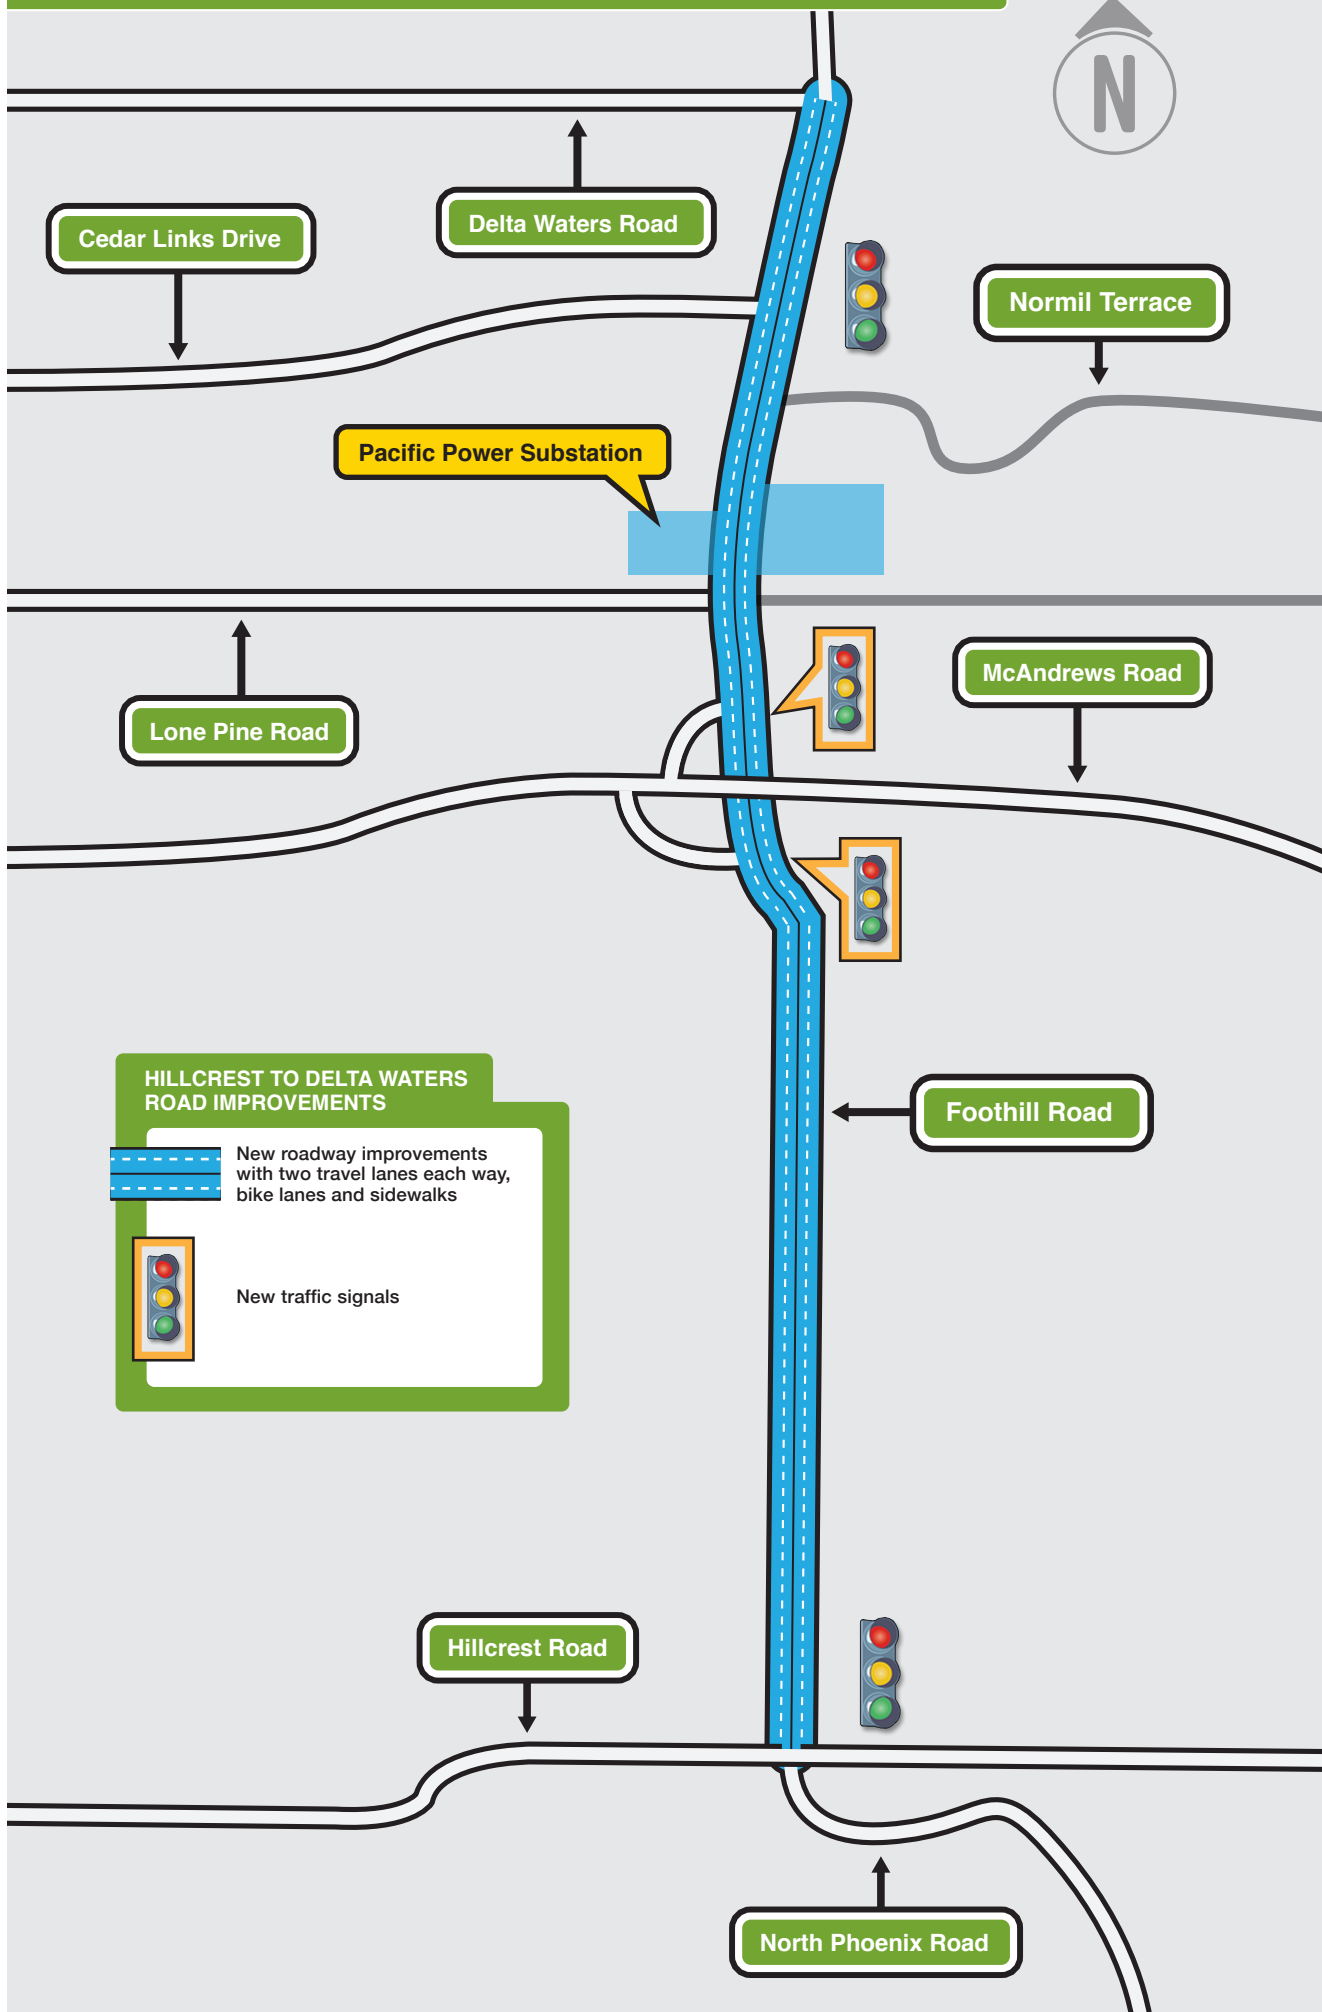

Medford: Foothill Road Improvements

Cedar Links Drive

Delta Waters Road

Normil Terrace

Pacific Power Substation

Lone Pine Road

McAndrews Road

HILLCREST TO DELTA WATERS ROAD IMPROVEMENTS

-  New roadway improvements with two travel lanes each way, bike lanes and sidewalks
-  New traffic signals

Foothill Road

Hillcrest Road

North Phoenix Road